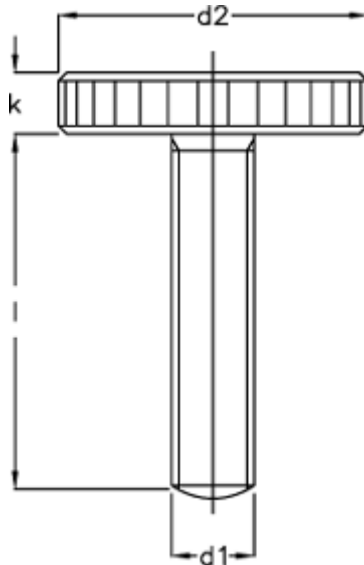

Article number: 20701602

Description: E+G Flat knurled thumb screw DIN 653-M4-16

Measures

d1 = M4

d2 = 16

K = 3.5

Length l = 16